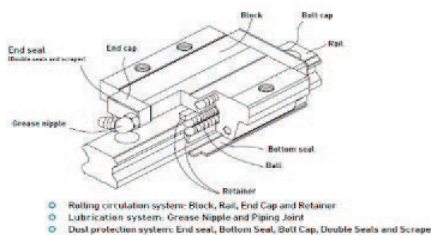

AUTOLIST

- Optimized for waste reduction
- Touch screen
- Easy to use
- Flexible

DOUBLE BEARING BLOCK CARRIAGE

- Ultimate carriage stability
- Robust; pushes any length accurately
- Stable

PLANETARY GEAR REDUCTION SYSTEM

- Optimized precision (0.1mm)

DOUBLE BEARING BLOCK CARRIAGE

DOUBLE BEARING BLOCK CARRIAGE

PLANETARY GEAR

USERFRIENDLY SOFTWARE - AUTOLIST