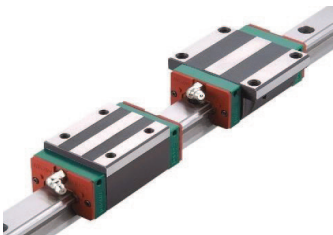

AUTOLIST

- Optimized for waste reduction
- Touch screen
- Easy to use
- Flexible

DOUBLE BEARING BLOCK CARRIAGE

- Ultimate carriage stability
- Robust; pushes any length accurately
- Stable

PLANETARY GEAR REDUCTION SYSTEM

- Optimized precision (0.1mm)

DOUBLE BEARING BLOCK CARRIAGE

DOUBLE BEARING BLOCK CARRIAGE

PLANETARY GEAR

USERFRIENDLY SOFTWARE - AUTOLIST